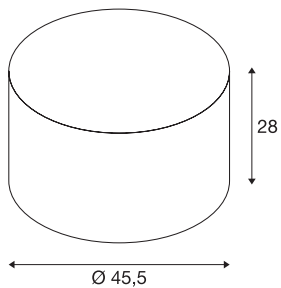

FENDA

lamp shade, round, beige, Ø/H 45.5/28 cm

FENDA lamp shade with 455 mm diameter and 280 mm height in beige.

TECHNICAL DATA

Item no.	156113
Color	beige
Height	28 cm
Diameter	45.5 cm
Net weight	0.641 kg
Gross weight	1.714 kg
BIG WHITE Page	267

Accessories

156100	FENDA , cover, white acrylic glass, Ø 45.5 cm
--------	--