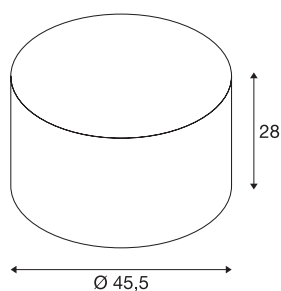

## FENDA

lamp shade, round, black/copper, Ø/H 45.5/28 cm

FENDA lamp shade with 455 mm diameter and 280 mm height in black/ copper.

### TECHNICAL DATA

Item no.	156122
Color	black
Height	28 cm
Diameter	45.5 cm
Net weight	1.606 kg
Gross weight	1.857 kg
BIG WHITE Page	267

Accessories

156100	FENDA , cover, white acrylic glass, Ø 45.5 cm
--------	--