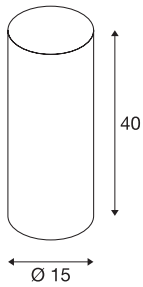

FENDA

lamp shade, round, white, Ø/H 15/40 cm

FENDA lamp shade with 150 mm diameter and 400 mm height in white.

TECHNICAL DATA

Item no.	156141
Color	white
Height	40 cm
Diameter	15 cm
Net weight	0.225 kg
Gross weight	0.504 kg
BIG WHITE Page	296