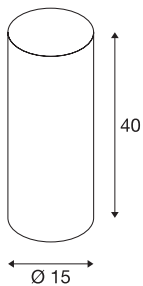

FENDA

lamp shade, round, beige, Ø/H 15/40 cm

FENDA lamp shade with 150 mm diameter and 400 mm height in beige.

TECHNICAL DATA

Item no.	156143
Color	beige
Height	40 cm
Diameter	15 cm
Net weight	0.236 kg
Gross weight	0.515 kg
BIG WHITE Page	296