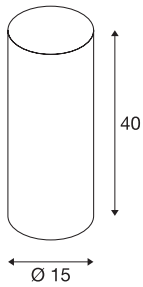

FENDA

lamp shade, round, beige, Ø/H 15/40 cm

FENDA lamp shade with 150 mm diameter and 400 mm height in beige.

TECHNICAL DATA

Item no.	156143
Color	beige
Height	40 cm
Diameter	15 cm
Net weight	0.236 kg
Gross weight	0.515 kg
BIG WHITE Page	296