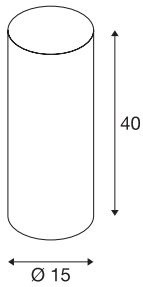

FENDA

lamp shade, round, black/copper, Ø/H 15/40 cm

FENDA lamp shade with 150 mm diameter and 400 mm height in black/copper.

TECHNICAL DATA

Item no.	156152
Color	black
Height	40 cm
Diameter	15 cm
Net weight	0.225 kg
Gross weight	0.497 kg
BIG WHITE Page	296