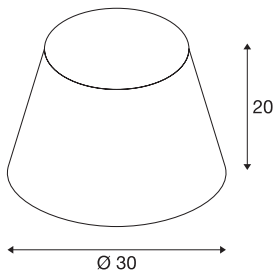

FENDA

lamp shade, conical, wine-red, Ø/H 30/20 cm

Conical FENDA lamp shade with 300 mm diameter and 200 mm height, wine-red.

TECHNICAL DATA

| | |
|--------------|-------------------|
| Item no. | 156166 |
| IP Code | IP 20 |
| Assembly | Mobile |
| Color | red |
| Light outlet | direct - indirect |
| Height | 20 cm |
| Diameter | 30 cm |
| Net weight | 0.253 kg |
| Gross weight | 0.865 kg |