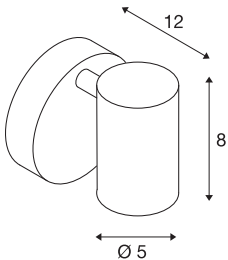

HELIA

wall and ceiling light, single-headed, LED, 3000K, 35°, white

The functional HELIA wall and ceiling light consists of an aluminium structure that is optionally available with a black or white housing. The lamp head can also be rotated and swivelled. Thanks to the built-in Premium LED, the single-headed HELIA luminaire is ready for direct connection to the 230V mains power supply.

TECHNICAL DATA

Item no.	156501
Rotating or tilting	rotary Bar and tiltable
IP Code	IP 20
Assembly	Surface
Assembly details	Ceiling,Wall
Dimmable	Yes
Dimming technology	trailing edge
Primary nominal voltage	220-240V ~50/60Hz
Secondary power / voltage	500 mA
Safety class	I
Wattage	10 W
Minimum ambient temperature	-20 °C
Maximum ambient temperature	50 °C
Level of inrush current	10 A
Duration of inrush current	40 µs
Stroboscopic effect (SVM)	0.02
Lumen	820 lm
Colour temperature	3000 Kelvin
Beam angle	35 °
Color	white
CRI	90
LXXBXX data	L70B50

Light Source

916387		Service life	30000 h
		Width	9 cm
		Height	9.5 cm
		Depth	12 cm
		Net weight	0.439 kg
		Gross weight	0.576 kg