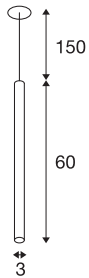

## HELIA 30

pendant, LED, 3000K, round, black, flat canopy for recessed installation, 7.5W

With the HELIA 30 you have a recessed pendant with a puristic and clear design. This luminaire is available in black, white and brushed copper. With integrated 7.5 W warm-white premium LED. The luminaire is supplied with a 1.5 m connection lead / suspension. A separate 500mA constant current driver is required for operation.

## TECHNICAL DATA

Item no.	158400
Number of different light outlets	1
IP Code	IP 20
Assembly	Recessed
Assembly details	Ceiling
Secondary power / voltage	500 mA
Safety class	III
Wattage	7.5 W
Maximum ambient temperature	30 °C
Lumen	500 lm
Colour temperature	3000 Kelvin
Beam angle	40 °
Color	black
CRI	90
LXXBXX data	L70B50
Service life	30000 h
Light distribution	rotational symmetric
Light outlet	direct
Length	60 cm
Diameter	3 cm
Pendant length	150 cm
Net weight	0.483 kg

## Accessories

1007226	LED driver 21W 500mA
1007227	LED driver 20W 350mA- /500mA PHASE
1007229	LED driver 25W 150-700- mA DALI TOUCH

Gross weight	0.739 kg
Shape of cut-out	round
Installation depth	3 cm
Installation diameter	6.8 cm
BIG WHITE Page	301