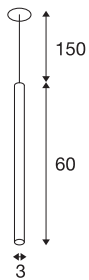

## HELIA 60

pendant, LED, 3000K, round, white, flat canopy for recessed installation, 7.5W

With the HELIA 60 you have a recessed pendant with a puristic and clear design. This luminaire is available in black, white and brushed copper. With integrated 7.5 W warm-white premium LED. The luminaire is supplied with a 1.5 m connection lead / suspension. A separate 500mA constant current driver is required for operation.

## TECHNICAL DATA

Item no.	158401
Number of different light outlets	1
IP Code	IP 20
Assembly	Recessed
Assembly details	Ceiling
Secondary power / voltage	500 mA
Safety class	III
Wattage	7.5 W
Maximum ambient temperature	30 °C
Lumen	550 lm
Colour temperature	3000 Kelvin
Beam angle	40 °
Color	white
CRI	90
LXXBXX data	L70B50
Service life	30000 h
Light distribution	rotational symmetric
Light outlet	direct
Length	60 cm
Diameter	3 cm
Pendant length	150 cm
Net weight	0.496 kg

Light Source

916381	
--------	---

Accessories

1007227	LED driver 20W 350mA- /500mA PHASE
---------	---------------------------------------

Gross weight	0.748 kg
Shape of cut-out	round
Installation depth	3 cm
Installation diameter	6.8 cm