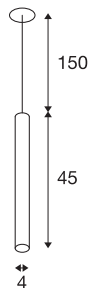

## HELIA 40

pendant, LED, 3000K, round, black, flat canopy, 9W

With the HELIA 40 you have a recessed pendant with a puristic and clear design. This luminaire is available in black, white and brushed copper. With integrated 7.5 W warm-white premium LED. The luminaire is supplied with a 1.5 m connection lead / suspension. A separate 500mA constant current driver is required for operation.

## TECHNICAL DATA

Item no.	158410
Number of different light outlets	1
IP Code	IP 20
Assembly	Recessed
Assembly details	Ceiling
Secondary power / voltage	500 mA
Safety class	III
Wattage	9 W
Maximum ambient temperature	30 °C
Lumen	700 lm
Colour temperature	3000 Kelvin
Beam angle	30 °
Color	black
CRI	90
LXXBXX data	L70B50
Service life	30000 h
Light distribution	rotational symmetric
Light outlet	direct
Length	45 cm
Diameter	4 cm
Pendant length	150 cm
Net weight	0.573 kg

Light Source

916387	
--------	---

Accessories

1007226	LED driver 21W 500mA
1007227	LED driver 20W 350mA- /500mA PHASE
1007229	LED driver 25W 150-700- mA DALI TOUCH

Gross weight	0.8 kg
Shape of cut-out	round
Installation depth	3 cm
Installation diameter	6.8 cm
BIG WHITE Page	303