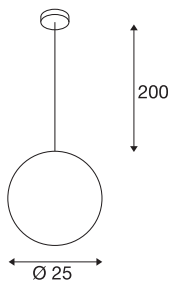

ROTOBALL 25

pendant, TC-(D,H,T,Q)SE, silver-grey/white, Ø 25 cm, max. 24W

The spherical ROTOBALL 240V pendant features a lamp shade made of temperature resistant plastic, optically complimented by a silver grey, steel mounting bracket. The voluminous lamp shade, coupled with a standard E27 holder for energy-saving lamps or LEDs, provides even illumination characteristics. The package includes an appropriate ceiling plate. The ROTOBALL 25 pendant is thus ready for direct connection to the 230V mains supply.

TECHNICAL DATA

Item no.	165390
Socket	E27
Number of sockets	1
IP Code	IP 20
Assembly	Surface
Assembly details	Ceiling
Primary nominal voltage	220-240V ~50/60Hz
Safety class	I
Wattage	24 W
Color	white
Light distribution	rotational symmetric
Light outlet	direct - indirect
Diameter	25 cm
Pendant length	200 cm
Net weight	1.192 kg
Gross weight	1.728 kg
BIG WHITE Page	317