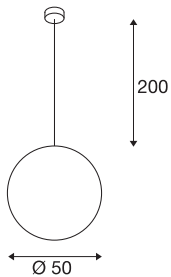

## ROTOBALL 50

pendant, TC-TSE, silver-grey/white, Ø 50 cm, max. 24W

The spherical ROTOBALL 50, 240V pendant features a lamp shade made of temperature resistant plastic, optically complimented by a silver grey, steel mounting bracket. The voluminous lamp shade, coupled with a standard E27 holder for energy-saving lamps, provides even illumination characteristics. The package includes an appropriate ceiling plate. The ROTOBALL 50 pendant is thus ready for direct connection to the 230V mains supply.

## TECHNICAL DATA

Item no.	165400
Socket	E27
Number of sockets	1
IP Code	IP 20
Assembly	Surface
Assembly details	Ceiling
Primary nominal voltage	220-240V ~50/60Hz
Safety class	I
Wattage	24 W
Color	white
Light distribution	rotational symmetric
Light outlet	direct - indirect
Diameter	50 cm
Pendant length	200 cm
Net weight	3.241 kg
Gross weight	5.166 kg
BIG WHITE Page	317