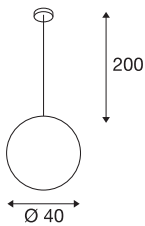

ROTOBALL 40

pendant, TC-(D,H,T,Q)SE, silver-grey/white, Ø 40 cm, max. 24W

The spherical ROTOBALL 40, 240V pendant features a lamp shade made of temperature resistant plastic, optically complimented by a silver grey, steel mounting bracket. The voluminous lamp shade, coupled with a standard E27 holder for energy-saving lamps, provides even illumination characteristics. The package includes an appropriate ceiling plate. The ROTOBALL 40 pendant is thus ready for direct connection to the 230V mains supply.

TECHNICAL DATA

Item no.	165410
Socket	E27
Number of sockets	1
IP Code	IP 20
Assembly	Surface
Assembly details	Ceiling
Primary nominal voltage	220-240V ~50/60Hz
Safety class	I
Wattage	24 W
Color	white
Light distribution	rotational symmetric
Light outlet	direct - indirect
Diameter	40 cm
Pendant length	200 cm
Net weight	2.145 kg
Gross weight	3.437 kg
BIG WHITE Page	317