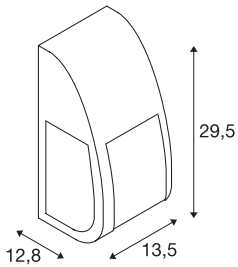

## KERAS ELT

outdoor wall and ceiling light, TC-TSE, IP54, silver-grey, energy-saving lamp, max. 24W

Aluminium-made wall and ceiling light KERAS ELT with opalescent polycarbonate illumination surface. With protection class IP54, the luminaire is available in several colour versions and is suitable for outdoor use. The electrical connection is made directly to the 230V mains supply.

## TECHNICAL DATA

Item no.	227174
Number of sockets	1
IP Code	IP 54
Assembly	Surface
Assembly details	Ceiling,Wall
Primary nominal voltage	220-240V ~50/60Hz
Safety class	I
Wattage	25 W
Color	grey
Light distribution	symmetric
Light outlet	direct - indirect
Width	13.5 cm
Height	29.5 cm
Depth	12.8 cm
Net weight	1.314 kg
Gross weight	1.536 kg