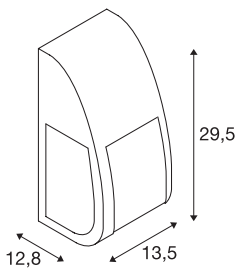

KERAS ELT

outdoor wall and ceiling light, TC-TSE, IP54, anthracite, energy-saving lamp, max. 24W

Aluminium-made wall and ceiling light KERAS ELT with opalescent polycarbonate illumination surface. With protection class IP54, the luminaire is available in several colour versions and is suitable for outdoor use. The electrical connection is made directly to the 230V mains supply.

TECHNICAL DATA

Item no.	227176
Socket	E27
Number of sockets	1
IP Code	IP 54
Impact resistance class	IK 03
Assembly	Surface
Assembly details	Ceiling, Wall
Primary nominal voltage	220-240V ~50/60Hz
Safety class	I
Wattage	25 W
Color	anthracite
Light distribution	symmetric
Light outlet	direct - indirect
Width	13.5 cm
Height	29.5 cm
Depth	12.8 cm
Net weight	1.305 kg
Gross weight	1.567 kg
BIG WHITE Page	779