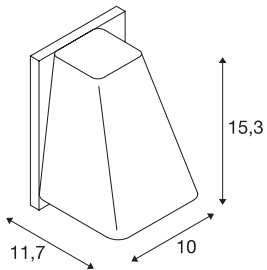

## TECHNICAL DATA

Item no.	227194
Socket	GU10
Number of sockets	1
IP Code	IP 44
Assembly	Surface
Assembly details	Wall
Primary nominal voltage	220-240V ~50/60Hz
Safety class	I
Wattage	50 W
Color	grey
Light outlet	direct
Width	10 cm
Height	15.3 cm
Depth	11.7 cm
Net weight	0.727 kg
Gross weight	0.896 kg