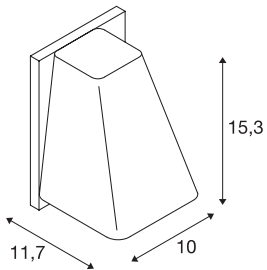

TECHNICAL DATA

Item no.	227195
Socket	GU10
Number of sockets	1
IP Code	IP 44
Assembly	Surface
Assembly details	Wall
Primary nominal voltage	220-240V ~50/60Hz
Safety class	I
Wattage	50 W
Color	anthracite
Light outlet	direct
Width	10 cm
Height	15.3 cm
Depth	11.7 cm
Net weight	0.704 kg
Gross weight	0.866 kg
BIG WHITE Page	768