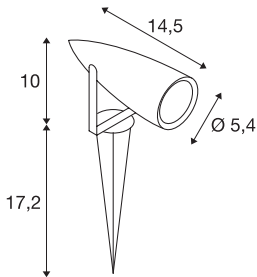

SYNA

outdoor spike luminaire, LED, 3000K, IP55, silver-grey, 230V, 8.6W

The SYNA ground spike luminaire is available in several colour variants and comes with a powerful, warm-white 9 Watt LED fitted. The luminaire is made of aluminium and is connected using the supply cable incl. plug directly to the 230V mains supply. Thanks to its IP55 protection class, the luminaire is suitable for outdoor use.

TECHNICAL DATA

Item no.	227504
IP Code	IP 55
Impact resistance class	IK 04
Impact resistance	0.5 Joule
Assembly	Recessed
Assembly details	Ground
Primary nominal voltage	220-240V ~50/60Hz
Safety class	I
Wattage	9 W
Minimum ambient temperature	-20 °C
Maximum ambient temperature	40 °C
Stroboscopic effect (SVM)	3.25
Lumen	470 lm
Colour temperature	3000 Kelvin
Beam angle	50 °
Color	grey
CRI	80
LXXBXX data	L70B50
Service life	30000 h
Length	14.5 cm
Height	10 cm
Diameter	5.4 cm

Light Source

954801	
--------	---

Length of earth spike	17.2 cm
Net weight	0.705 kg
Gross weight	0.762 kg