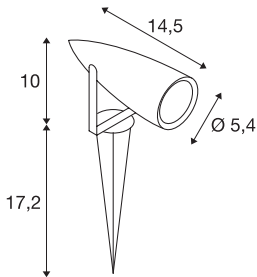

## SYNA

outdoor spike luminaire, LED, 3000K, IP55, anthracite, 230V, 8.6W

The SYNA ground spike luminaire is available in several colour variants and comes with a powerful, warm-white 9 Watt LED fitted. The luminaire is made of aluminium and is connected using the supply cable incl. plug directly to the 230V mains supply. Thanks to its IP55 protection class, the luminaire is suitable for outdoor use.

## TECHNICAL DATA

Item no.	227505
IP Code	IP 55
Impact resistance class	IK 04
Impact resistance	0.5 Joule
Assembly	Recessed
Assembly details	Ground
Primary nominal voltage	220-240V ~50/60Hz
Safety class	I
Wattage	9 W
Minimum ambient temperature	-20 °C
Maximum ambient temperature	40 °C
Stroboscopic effect (SVM)	3.25
Lumen	470 lm
Colour temperature	3000 Kelvin
Beam angle	50 °
Color	anthracite
CRI	80
LXXBXX data	L70B50
Service life	30000 h
Length	14.5 cm
Height	10 cm
Diameter	5.4 cm

Light Source

954801	
--------	-----------------------------------------------------------------------------------

Length of earth spike	17.2 cm
Net weight	0.701 kg
Gross weight	0.763 kg
BIG WHITE Page	689