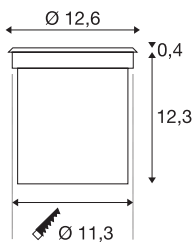

ROCCI 125

outdoor inground fitting, LED, 3000K, IP67, round, stainless steel 316, max. 6W

The inground fitting ROCCI 125 has a round stainless steel shade with a transparent glass cover and is fitted with a COB LED module. With protection class IP67, the luminaire is available with two shapes of shades and is suitable for outdoor use. The electrical connection is made directly to the 230V mains supply. A mounting pot is included in the delivery for simple assembly.

TECHNICAL DATA

Item no.	227600
IP Code	IP 67
Impact resistance class	IK 08
Impact resistance	5 Joule
Assembly	Recessed
Assembly details	Ground
Primary nominal voltage	100-277V ~50/60Hz
Secondary power / voltage	700 mA
Safety class	I
Wattage	8.6 W
Minimum ambient temperature	-20 °C
Maximum ambient temperature	45 °C
Level of inrush current	5 A
Duration of inrush current	25 µs
Temperature at glass (light emission)	48 °C
Stroboscopic effect (SVM)	0.02
Lumen	580 lm
Colour temperature	3000 Kelvin
Beam angle	120 °
Color	stainless steel
LXXBXX data	L70B50
Service life	40000 h

Light Source

916530		Depth	12.7 cm
		Diameter	12.6 cm
		Net weight	0.924 kg
		Gross weight	1.078 kg
		Shape of cut-out	round
		Installation depth	12.3 cm
		Installation diameter	11.3 cm
		BIG WHITE Page	854