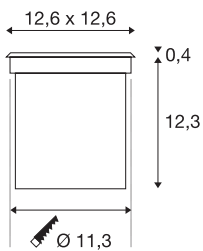

## ROCCI 125

outdoor inground fitting, LED, 3000K, IP67, square, stainless steel 316, max. 6W

The inground fitting ROCCI 125 has a square stainless steel shade with a transparent glass cover and is fitted with a COB LED module. With protection class IP67, the luminaire is available with two shapes of shades and is suitable for outdoor use. The electrical connection is made directly to the 230V mains supply. A mounting pot is included in the delivery for simple assembly.

## TECHNICAL DATA

Item no.	227604
IP Code	IP 67
Impact resistance class	IK 08
Impact resistance	5 Joule
Assembly	Recessed
Assembly details	Ground
Primary nominal voltage	100-277V ~50/60Hz
Secondary power / voltage	700 mA
Safety class	I
Wattage	8.6 W
Minimum ambient temperature	-20 °C
Maximum ambient temperature	45 °C
Level of inrush current	5 A
Duration of inrush current	25 µs
Temperature at glass (light emission)	48 °C
Stroboscopic effect (SVM)	0.02
Lumen	580 lm
Colour temperature	3000 Kelvin
Beam angle	120 °
Color	stainless steel
CRI	80
LXXBXX data	L70B50

Light Source

916530		Service life	40000 h
		Length	12.6 cm
		Width	12.6 cm
		Depth	12.7 cm
		Net weight	1.019 kg
		Gross weight	1.17 kg
		Shape of cut-out	round
		Installation depth	12.3 cm
		Installation diameter	11.3 cm
		BIG WHITE Page	854