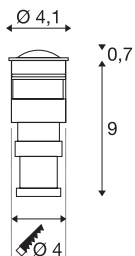

POWER TRAIL-LITE 42

outdoor inground fitting, LED, 3000K, IP67, round, stainless steel 316

The POWER TRAIL-LITE 42 is a recessed floor and wall light with a high-output PowerLED and is IP67 rated, which means it is suitable for use outdoors. Alternative models in different light colours and with round or square covers are available. For easy installation, a mounting box is included in the scope of delivery. The electrical connection uses the supply cable on a separately available 350 mA LED driver. This light contains integrated LED light bulbs.

TECHNICAL DATA

Item no.	228332
IP Code	IP 67
Impact resistance class	IK 08
Assembly	Recessed
Assembly details	Ground,Wall
Secondary power / voltage	350 mA
Safety class	III
Wattage	1 W
Minimum ambient temperature	-20 °C
Maximum ambient temperature	40 °C
Temperature at glass (light emission)	30 °C
Lumen	45 lm
Colour temperature	3000 Kelvin
Beam angle	60 °
Color	stainless steel
CRI	90
LXXBXX data	L70B50
Service life	30000 h
Light distribution	rotational symmetric
Light outlet	direct
Depth	6.5 cm
Diameter	4.1 cm

Light Source

954799		Net weight	0.295 kg
		Gross weight	0.366 kg
		Shape of cut-out	round
		Installation depth	9 cm
		Installation diameter	4 cm
		BIG WHITE Page	849