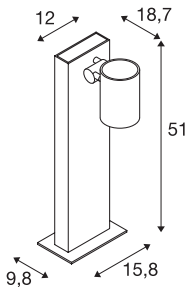

ENOLA_C POLE

outdoor floor stand, LED, 3000K, IP55, anthracite, 35°

The puristic ENOLA_C OUT POLE floor stand is fitted with a tiltable lamp head and a warm white, premium COB LED. By the incorporated LED driver, the electrical connection of the luminaire is made directly to 230V mains supply.

TECHNICAL DATA

Item no.	228545
Rotating or tilting	tiltable
IP Code	IP 55
Assembly	Surface
Assembly details	Ground
Primary nominal voltage	220-240V ~50/60Hz
Secondary power / voltage	500 mA
Safety class	I
Wattage	11 W
Minimum ambient temperature	-20 °C
Maximum ambient temperature	35 °C
Level of inrush current	4.7 A
Duration of inrush current	30 µs
Stroboscopic effect (SVM)	0.01
Lumen	1060 lm
Colour temperature	3000 Kelvin
Beam angle	35 °
Color	anthracite
CRI	80
LXXBXX data	L70B50
Service life	30000 h
Length	18.7 cm

Light Source

916476	
--------	---

Accessories

228730	CONNECTION BOX , 3-pin, IP68
--------	---------------------------------

Width	12 cm
Height	51 cm
Net weight	2.451 kg
Gross weight	3.156 kg