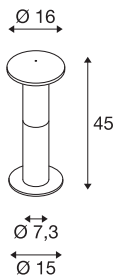

ALPA MUSHROOM 45

outdoor floor stand, TC-(D,H,T,Q)SE, IP55, stone-grey, Ø/H 16/40 cm, max. 24W

The aluminium-made floor stand of the ALPHA MUSHROOM 40 emits its light via one opalescent mushroom-shaped lamp head made from PC. With protection class IP55, it is suitable for outdoor use. As optional accessories for the colour and size versions available for the luminaire, we offer suitable earth spikes, concrete anchor sets, hanger bolt sets and a connection box for safe electrical connection within the round bollard. Connection is made to the 230V mains voltage.

TECHNICAL DATA

Item no.	228935
Socket	E27
Number of sockets	1
IP Code	IP 55
Impact resistance class	IK 03
Impact resistance	0.35 Joule
Assembly	Surface
Assembly details	Ground, Ground with Acc.
Primary nominal voltage	220-240V ~50/60Hz
Safety class	I
Wattage	24 W
Color	anthracite
Height	40 cm
Diameter	16 cm
Net weight	0.95 kg
Gross weight	1.337 kg
BIG WHITE Page	665

Recommended lamp

1005289	T38 E27 , white LED light, 8W 3000K CRI90 240°
1005307	T45 E27 , white LED light, 13.5W 3000K CRI90 240°

Accessories

228730	CONNECTION BOX , 3-pin, IP68
228712	CONCRETE ANCHOR , for garden lights
228722	EARTH SPIKE , for gar- den luminaires, galvanis- ed steel