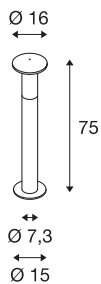

ALPHA MUSHROOM 75

outdoor floor stand, TC-(D,H,T,Q)SE, IP55, stone-grey, Ø/H 16/75 cm, max. 24W

The aluminium-made floor stand of the ALPHA MUSHROOM 75 emits its light via one opalescent mushroom-shaped lamp head made from PC. With protection class IP55, it is suitable for outdoor use. As optional accessories for the colour and size versions available, we offer suitable earth spikes, concrete anchor sets, hanger bolt sets and a connection box for safe electrical connection within the round bollard. Connection is made to the 230V mains voltage.

TECHNICAL DATA

Item no.	228945
Socket	E27
Number of sockets	1
IP Code	IP 55
Impact resistance class	IK 03
Impact resistance	0.35 Joule
Assembly	Surface
Assembly details	Ground, Ground with Acc.
Primary nominal voltage	220-240V ~50/60Hz
Safety class	I
Wattage	24 W
Color	anthracite
Height	75 cm
Diameter	16 cm
Net weight	1.39 kg
Gross weight	2.04 kg
BIG WHITE Page	665

Recommended lamp

1005289	T38 E27 , white LED light, 8W 3000K CRI90 240°
1005307	T45 E27 , white LED light, 13.5W 3000K CRI90 240°

Accessories

228730	CONNECTION BOX , 3-pin, IP68
228712	CONCRETE ANCHOR , for garden lights
228722	EARTH SPIKE , for gar- den luminaires, galvanis- ed steel