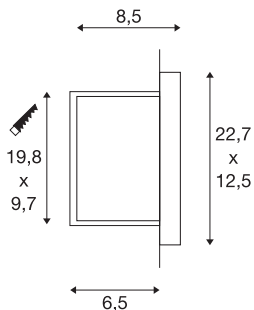

BRICK DOWNUNDER

outdoor recessed wall light, C35, IP44, silver-grey, max. 40W

Wall lamp made from aluminium with indirect and glare-free light emission. Rated IP44, the fitting is suitable for outdoor use. The electrical connection is made via 230V mains supply.

TECHNICAL DATA

Item no.	229062
Socket	E14
Lamp	C35
Number of sockets	1
Lamps included	No
IP Code	IP 44
Impact resistance class	IK 02
Assembly	Recessed
Assembly details	Wall
Number of through-wires	10
Primary nominal voltage	220-240V ~50/60Hz
Safety class	I
Wattage	40 W
Color	grey
Light outlet	direct
Width	22.7 cm
Height	12.5 cm
Depth	8.5 cm
Net weight	0.606 kg
Gross weight	0.695 kg
Shape of cut-out	square
Installation length	9.7 cm

Installation width	19.8 cm
Installation depth	6.5 cm
BIG WHITE Page	827

Recommended lamp

1005285	C35 E14 , Frosted LED light, 4.2W 2700K CRI90 320°
1005284	C35 E14 , transparent LED light, 4.2W 2700K CRI90 320°