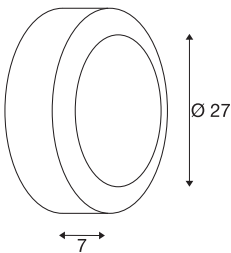

## BULAN

outdoor wall and ceiling light, C35, IP44, round, white, frosted glass, max. 60W

Round and aluminium-made wall and ceiling light BULAN which is rated IP44 and thereby suitable for outdoor use. The frosted and glass-made light surface is surrounded by a painted housing. Available in different colour versions, the electrical connection is made directly to 230V mains supply.

## TECHNICAL DATA

Item no.	229071
Socket	E14
Number of sockets	1
IP Code	IP 44
Assembly	Surface
Assembly details	Ceiling,Wall
Primary nominal voltage	220-240V ~50/60Hz
Safety class	I
Wattage	60 W
Color	white
Height	7 cm
Diameter	27 cm
Net weight	1.544 kg
Gross weight	1.814 kg
BIG WHITE Page	815