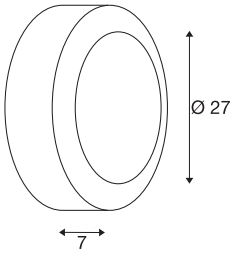

BULAN

outdoor wall and ceiling light, C35, IP44, round, silver-grey, frosted glass, max. 60W

Round and aluminium-made wall and ceiling light BULAN which is rated IP44 and thereby suitable for outdoor use. The frosted and glass-made light surface is surrounded by a painted housing. Available in different colour versions, the electrical connection is made directly to 230V mains supply.

TECHNICAL DATA

Item no.	229072
Socket	E14
Number of sockets	1
IP Code	IP 44
Assembly	Surface
Assembly details	Ceiling, Wall
Primary nominal voltage	220-240V ~50/60Hz
Safety class	I
Wattage	60 W
Color	grey
Height	7 cm
Diameter	27 cm
Net weight	1.69 kg
Gross weight	1.961 kg
BIG WHITE Page	815