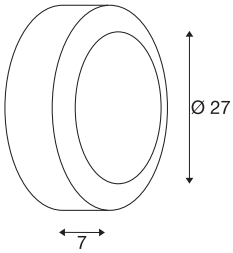

BULAN

outdoor wall and ceiling light, C35, IP44, round, anthracite, frosted glass, max. 60W

Round and aluminium-made wall and ceiling light BULAN which is rated IP44 and thereby suitable for outdoor use. The frosted and glass-made light surface is surrounded by a painted housing. Available in different colour versions, the electrical connection is made directly to 230V mains supply.

TECHNICAL DATA

Item no.	229075
Socket	E14
Number of sockets	1
IP Code	IP 44
Assembly	Surface
Assembly details	Ceiling,Wall
Primary nominal voltage	220-240V ~50/60Hz
Safety class	I
Wattage	60 W
Color	anthracite
Height	7 cm
Diameter	27 cm
Net weight	1.504 kg
Gross weight	1.859 kg
BIG WHITE Page	815