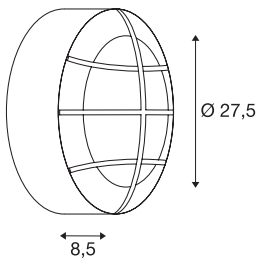

BULAN GRID

outdoor wall and ceiling light, TC-TSE, IP55, round, white, max. 50W

Round and aluminium-made wall and ceiling light BULAN GRID, which is rated IP55 and thereby suitable for outdoor use. The opalescent and PC-made illumination surface of the double-headed luminaire is protected by an even-coloured grid. The electrical connection of the luminaire, which comes in various colours, is made directly to the 230V mains supply.

TECHNICAL DATA

Item no.	229081
Socket	E27
Number of sockets	2
IP Code	IP 55
Assembly	Surface
Assembly details	Ceiling,Wall
Primary nominal voltage	220-240V ~50/60Hz
Safety class	I
Wattage	25 W
Color	white
Height	8.5 cm
Diameter	27.5 cm
Net weight	1.226 kg
Gross weight	1.498 kg
BIG WHITE Page	815