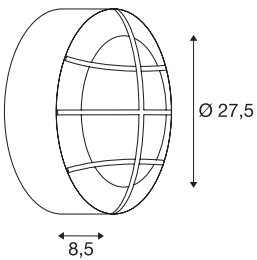

## BULAN GRID

outdoor wall and ceiling light, A60, IP55, round, anthracite, max. 50W, PC cover

Round and aluminium-made wall and ceiling light BULAN GRID, which is rated IP55 and thereby suitable for outdoor use. The opalescent and PC-made illumination surface of the double-headed luminaire is protected by an even-coloured grid. The electrical connection of the luminaire, which comes in various colours, is made directly to the 230V mains supply.

## TECHNICAL DATA

Item no.	229085
Socket	E27
Number of sockets	2
IP Code	IP 55
Assembly	Surface
Assembly details	Ceiling, Wall
Primary nominal voltage	220-240V ~50/60Hz
Safety class	I
Wattage	25 W
Color	anthracite
Height	8.5 cm
Diameter	27.5 cm
Net weight	1.221 kg
Gross weight	1.493 kg
BIG WHITE Page	815