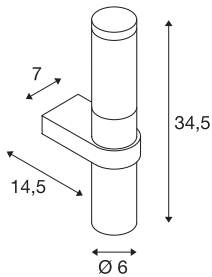

BIG NAILS

outdoor wall light, TC-(D,H,T,Q)SE, IP44, stainless steel 304, max. 15W

With the stainless steel BIG NAILS wall light, the opalescent PC illumination surface is enclosed by a stainless steel cap. It is suitable for use outdoors thanks to its IP44 protection class. The luminaire is connected to the 230V mains supply. The BIG NAILS series also contains floor stands and can therefore be used universally.

TECHNICAL DATA

Item no.	229182
Socket	E27
Number of sockets	1
IP Code	IP 44
Assembly	Surface
Assembly details	Wall
Primary nominal voltage	220-240V ~50/60Hz
Safety class	I
Wattage	15 W
Color	stainless steel
Light distribution	rotational symmetric
Light outlet	direct - indirect
Width	7 cm
Height	34.5 cm
Depth	14.5 cm
Net weight	1.506 kg
Gross weight	1.733 kg