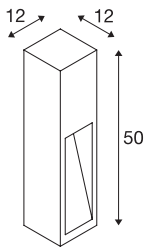

## RUSTY SLOT 50

outdoor floor stand, TC-DSE, IP44, rusted steel, L/W/H  
 12/12/50 cm, max. 11W

The indirectly radiating floor stands of the RUSTY SLOT series convince by their exceptional rust look. This is achieved by a special chemical treatment of the FeCSI steel used. This makes the luminaire a unique piece and an absolutely special feature wherever they are installed. It is suitable for use outdoors thanks to its IP44 protection class. As an option, an earth spike and a connection box for safe electrical connection are available within the square bollard. The connection of the two versions available is made to the 230V mains supply.

## TECHNICAL DATA

Item no.	229410
Socket	E27
Number of sockets	1
IP Code	IP 44
Assembly	Surface
Assembly details	Ground
Primary nominal voltage	220-240V ~50/60Hz
Safety class	II
Wattage	11 W
Color	rust
Light distribution	asymmetric
Light outlet	direct
Length	12 cm
Width	12 cm
Height	50 cm
Net weight	12.37 kg
Gross weight	12.816 kg
BIG WHITE Page	641

**Recommended lamp**

1005290	T38 E27 , white LED light, 8W 4000K CRI90 240°
1005289	T38 E27 , white LED light, 8W 3000K CRI90 240°

**Accessories**

231230	EARTH SPIKE , for GRA- FIT, RUSTY SLOT, LOGS floor stand, galva- nised steel, length 48cm
228730	CONNECTION BOX , 3-pin, IP68