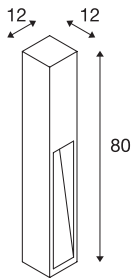

## RUSTY SLOT 80

outdoor floor stand, TC-DSE, IP44, rusted steel, L/W/H 12/12/80 cm, max. 11W

The indirectly radiating floor stands of the RUSTY SLOT series convince by their exceptional rust look. This is achieved by a special chemical treatment of the FeCSI steel used. This makes the luminaire a unique piece and an absolutely special feature wherever they are installed. It is suitable for use outdoors thanks to its IP44 protection class. As an option, an earth spike and a connection box for safe electrical connection are available within the square bollard. The connection of the two versions available is made to the 230V mains supply.

## TECHNICAL DATA

Item no.	229411
Socket	E27
Number of sockets	1
IP Code	IP 44
Assembly	Surface
Assembly details	Ground
Primary nominal voltage	220-240V ~50/60Hz
Safety class	II
Wattage	11 W
Color	rust
Light distribution	asymmetric
Light outlet	direct
Length	12 cm
Width	12 cm
Height	80 cm
Net weight	15.821 kg
Gross weight	16.434 kg
BIG WHITE Page	641

**Recommended lamp**

1005290	T38 E27 , white LED light, 8W 4000K CRI90 240°
1005289	T38 E27 , white LED light, 8W 3000K CRI90 240°

**Accessories**

231230	EARTH SPIKE , for GRA- FIT, RUSTY SLOT, LOGS floor stand, galva- nised steel, length 48cm
228730	CONNECTION BOX , 3-pin, IP68