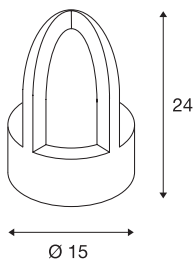

RUSTY CONE

outdoor floor stand, C35, round, rusted steel, Ø/H
15/24 cm, max. 40W, IP54

The directly radiating floor stands of the RUSTY CONE series convince by their exceptional rust look. This is achieved by a special chemical treatment of the FeCSi steel used, which produces a controlled rust layer on the surface, which protects the actual material from further corrosion. This makes the luminaires unique pieces and an absolutely special feature wherever they are installed. With protection class IP55, they are suitable for outdoor use. As an option an earth spike as well as a connection box for safe electrical connection are available within the bollard. The electrical connection of the versions available is made to the 230V mains supply.

TECHNICAL DATA

Item no.	229430
Socket	E14
Lamp	C35
Number of sockets	1
Lamps included	No
IP Code	IP 54
Impact resistance class	IK 02
Impact resistance	0.2 Joule
Assembly	Surface
Assembly details	Ground
Primary nominal voltage	220-240V ~50/60Hz
Safety class	I
Wattage	40 W
Color	rust
Light distribution	asymmetric
Light outlet	direct - indirect
Height	24 cm
Diameter	15 cm
Net weight	8.11 kg
Gross weight	8.559 kg
BIG WHITE Page	645