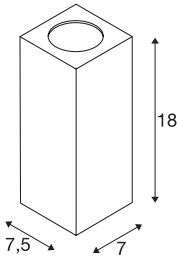

## THEO WALL

outdoor wall light, QPAR51, square, silver-grey, max. 35W

Wall light of the THEO series, made from aluminium and glass, with one light outlet. It is suitable for use outdoors thanks to its IP44 protection class. The electrical connection of the luminaire, which comes in three colours, is directly to the 230V mains supply. The THEO series contains other ceiling lights can therefore be used universally.

## TECHNICAL DATA

Item no.	229524
Socket	GU10
Number of sockets	1
Number of different light outlets	1
IP Code	IP 44
Assembly	Surface
Assembly details	Wall
Primary nominal voltage	220-240V ~50/60Hz
Safety class	I
Wattage	35 W
Color	grey
Light outlet	direct
Width	7 cm
Height	18 cm
Depth	7.5 cm
Net weight	0.687 kg
Gross weight	0.756 kg
BIG WHITE Page	736