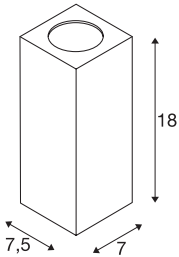

THEO WALL

outdoor wall light, QPAR51, square, anthracite, max. 35W

Wall light of the THEO series, made from aluminium and glass, with one light outlet. It is suitable for use outdoors thanks to its IP44 protection class. The electrical connection of the luminaire, which comes in three colours, is directly to the 230V mains supply. The THEO series contains other ceiling lights can therefore be used universally.

TECHNICAL DATA

Item no.	229525
Socket	GU10
Number of sockets	1
Number of different light outlets	1
IP Code	IP 44
Assembly	Surface
Assembly details	Wall
Primary nominal voltage	220-240V ~50/60Hz
Safety class	I
Wattage	35 W
Color	anthracite
Light outlet	direct
Width	7 cm
Height	18 cm
Depth	7.5 cm
Net weight	0.692 kg
Gross weight	0.779 kg
BIG WHITE Page	736