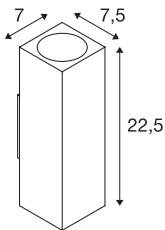

THEO

outdoor wall light, QPAR51, IP44, square, up/down, white, max. 70W

This wall light from the THEO range is made from aluminium and glass, which covers the light bulb. Thanks to the position of the two integrated fittings, the mounted light creates two identical but opposing light cones (UP/-DOWN). Thanks to its IP44 rating, it is suitable for outdoor use. The light is available in a choice of three colours and can be connected to the 230 V mains power supply. The THEO range also includes ceiling lights and so can be used anywhere.

TECHNICAL DATA

Item no.	229531
Socket	GU10
Number of sockets	2
Number of different light outlets	2
IP Code	IP 44
Impact resistance class	IK 02
Impact resistance	0.2 Joule
Assembly	Surface
Assembly details	Wall
Primary nominal voltage	220-240V ~50/60Hz
Safety class	I
Wattage	35 W
Color	white
Light outlet	direct - indirect
Width	7 cm
Height	22.5 cm
Depth	7.5 cm
Net weight	0.837 kg
Gross weight	0.917 kg
BIG WHITE Page	735