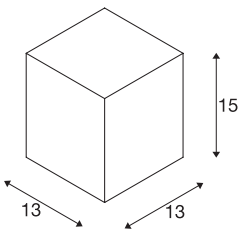

BIG THEO

outdoor ceiling light, QPAR111, IP44, square, white, max. 75W

The ceiling light of the BIG THEO series is made from aluminium and glass, which covers the lamp. It is suitable for use outdoors thanks to its IP44 protection class. The electrical connection of the luminaire, which comes in various colours, is directly to the 230V mains supply. The BIG THEO series includes alternative wall and ceiling lights with different sockets and can therefore be used universally.

TECHNICAL DATA

Item no.	229551
Socket	GU10
Lamp	QPAR111
Number of sockets	1
Lamps included	No
IP Code	IP 44
Assembly	Surface
Assembly details	Ceiling
Primary nominal voltage	220-240V ~50/60Hz
Safety class	I
Wattage	75 W
Color	white
Light outlet	direct
Length	13 cm
Width	13 cm
Height	15 cm
Net weight	1.006 kg
Gross weight	1.183 kg
BIG WHITE Page	797