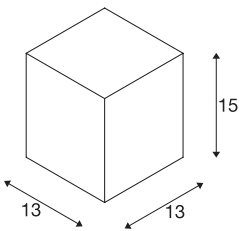

BIG THEO

outdoor ceiling light, QPAR111, IP44, square, silver-grey, max. 75W

The ceiling light of the BIG THEO series is made from aluminium and glass, which covers the lamp. It is suitable for use outdoors thanks to its IP44 protection class. The electrical connection of the luminaire, which comes in various colours, is directly to the 230V mains supply. The BIG THEO series includes alternative wall and ceiling lights with different sockets and can therefore be used universally.

TECHNICAL DATA

Item no.	229554
Socket	GU10
Lamp	QPAR111
Number of sockets	1
Lamps included	No
IP Code	IP 44
Assembly	Surface
Assembly details	Ceiling
Primary nominal voltage	220-240V ~50/60Hz
Safety class	I
Wattage	75 W
Color	grey
Light outlet	direct
Length	13 cm
Width	13 cm
Height	15 cm
Net weight	1.005 kg
Gross weight	1.181 kg
BIG WHITE Page	797