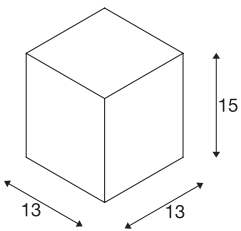

## BIG THEO

outdoor ceiling light, QPAR111, IP44, square, anthracite, max. 75W

The ceiling light of the BIG THEO series is made from aluminium and glass, which covers the lamp. It is suitable for use outdoors thanks to its IP44 protection class. The electrical connection of the luminaire, which comes in various colours, is directly to the 230V mains supply. The BIG THEO series includes alternative wall and ceiling lights with different sockets and can therefore be used universally.

## TECHNICAL DATA

Item no.	229555
Socket	GU10
Lamp	QPAR111
Number of sockets	1
Lamps included	No
IP Code	IP 44
Assembly	Surface
Assembly details	Ceiling
Primary nominal voltage	220-240V ~50/60Hz
Safety class	I
Wattage	75 W
Color	anthracite
Light outlet	direct
Length	13 cm
Width	13 cm
Height	15 cm
Net weight	1.005 kg
Gross weight	1.184 kg
BIG WHITE Page	797