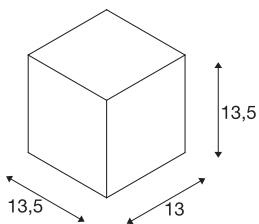

BIG THEO WALL

outdoor wall light, QPAR111, IP44, square, anthracite, max. 75W

Wall light of the BIG THEO series is made from aluminium and glass, which covers the lamp. It is suitable for use outdoors thanks to its IP44 protection class. The electrical connection of the luminaire, which comes in various colours, is directly to the 230V mains supply. The BIG THEO series includes alternative wall and ceiling lights with different sockets and can therefore be used universally.

TECHNICAL DATA

Item no.	229565
Socket	GU10
Lamp	QPAR111
Number of sockets	1
Lamps included	No
Number of different light outlets	1
IP Code	IP 44
Assembly	Surface
Primary nominal voltage	220-240V ~50/60Hz
Safety class	I
Wattage	75 W
Color	anthracite
Light outlet	direct
Width	13 cm
Height	13.5 cm
Depth	13.5 cm
Net weight	1.042 kg
Gross weight	1.188 kg
BIG WHITE Page	737