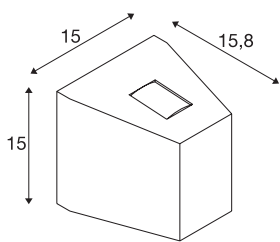

OUT BEAM

outdoor wall light, LED, 3000K, beam up/flood down, silver-grey, IP44

The OUT BEAM series LED wall light, available in single-headed and double-headed versions, was designed especially as an architectural accent illumination. The LED light sources lie opposite each other and are covered by glass, they produce a narrow and a wide beam respectively and thus create the special up/down effect. Thanks to its IP44 protection class, the luminaire is suitable for outdoor use. The electrical connection of the luminaire is made directly to the 230V mains supply thanks to the built-in LED driver. The OUT BEAM series also includes wall lights for halogen lamps.

TECHNICAL DATA

Item no.	229664
Number of different light outlets	2
IP Code	IP 44
Impact resistance class	IK 03
Assembly	Surface
Assembly details	Wall
Primary nominal voltage	220-240V ~50/60Hz
Secondary power / voltage	500 mA
Safety class	I
Wattage	18 W
Minimum ambient temperature	-20 °C
Maximum ambient temperature	35 °C
Stroboscopic effect (SVM)	0.01
Lumen	740 lm
Colour temperature	3000 Kelvin
Beam angle	80 °
Color	grey
CRI	80
LXXBXX data	L70B50
Service life	25000 h
Width	15 cm
Height	15 cm

Light Source

916409	
916416	

Depth	15.8 cm
Net weight	1.539 kg
Gross weight	1.751 kg
BIG WHITE Page	775