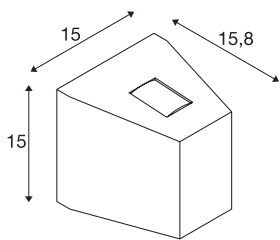

## TECHNICAL DATA

|                                   |                   |
|-----------------------------------|-------------------|
| Item no.                          | 229665            |
| Number of different light outlets | 2                 |
| IP Code                           | IP 44             |
| Impact resistance class           | IK 03             |
| Assembly                          | Surface           |
| Assembly details                  | Wall              |
| Primary nominal voltage           | 220-240V ~50/60Hz |
| Secondary power / voltage         | 500 mA            |
| Safety class                      | I                 |
| Wattage                           | 18 W              |
| Minimum ambient temperature       | -20 °C            |
| Maximum ambient temperature       | 35 °C             |
| Stroboscopic effect (SVM)         | 0.01              |
| Lumen                             | 740 lm            |
| Colour temperature                | 3000 Kelvin       |
| Beam angle                        | 80 °              |
| Color                             | anthracite        |
| CRI                               | 80                |
| LXXBXX data                       | L70B50            |
| Service life                      | 25000 h           |
| Width                             | 15 cm             |
| Height                            | 15 cm             |

Light Source

|        |   |
|--------|---|
| 916409 |  |
| 916416 |  |

|                |          |
|----------------|----------|
| Depth          | 15.8 cm  |
| Net weight     | 1.556 kg |
| Gross weight   | 1.779 kg |
| BIG WHITE Page | 775      |