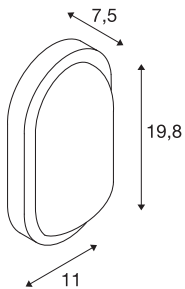

TERANG 2

outdoor wall and ceiling light, LED, 3000K, IP44, oval, white, max. 11W

A new interpretation of the classical construction luminaires for wall and ceiling mounting with a pre-installed powerful LED module. Available with housing colours of white, silver-grey, anthracite and rust, the TERANG 2 XL has frosted round glass, which guarantees homogeneous distribution of its light. With protection class IP44, this luminaire is also designed for use outdoors. Thanks to its pre-installed LED driver, the TERANG 2 is ready for direct connection to a 230V mains supply.

TECHNICAL DATA

Item no.	229931
IP Code	IP 44
Impact resistance class	IK 03
Impact resistance	0.2 Joule
Assembly	Surface
Assembly details	Ceiling, Wall
Primary nominal voltage	220-240V ~50/60Hz
Safety class	I
Wattage	11 W
Minimum ambient temperature	-20 °C
Maximum ambient temperature	45 °C
Stroboscopic effect (SVM)	3.6
Lumen	830 lm
Colour temperature	3000 Kelvin
Beam angle	120 °
Color	white
CRI	80
LXXBXX data	L70B50
Service life	20000 h
Width	19.8 cm
Height	11 cm
Depth	7.5 cm

Light Source

954795		Net weight	0.457 kg
		Gross weight	0.557 kg
		BIG WHITE Page	817