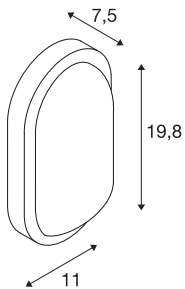

TERANG 2

outdoor wall and ceiling light, LED, 3000K, IP44, oval, anthracite, 11W

A new interpretation of the classical construction luminaires for wall and ceiling mounting with a pre-installed powerful LED module. Available with housing colours of white, silver-grey, anthracite and rust, the TERANG 2 XL has frosted round glass, which guarantees homogeneous distribution of its light. With protection class IP44, this luminaire is also designed for use outdoors. Thanks to its pre-installed LED driver, the TERANG 2 is ready for direct connection to a 230V mains supply.

TECHNICAL DATA

Item no.	229935
IP Code	IP 44
Impact resistance class	IK 03
Impact resistance	0.2 Joule
Assembly	Surface
Assembly details	Ceiling,Wall
Primary nominal voltage	220-240V ~50/60Hz
Safety class	I
Wattage	11 W
Minimum ambient temperature	-20 °C
Maximum ambient temperature	45 °C
Stroboscopic effect (SVM)	3.6
Lumen	830 lm
Colour temperature	3000 Kelvin
Beam angle	120 °
Color	anthracite
CRI	80
LXXBXX data	L70B50
Service life	20000 h
Width	19.8 cm
Height	11 cm
Depth	7.5 cm

Light Source

954795		Net weight	0.452 kg
		Gross weight	0.555 kg
		BIG WHITE Page	817