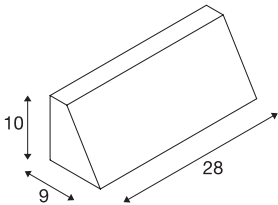

PEMA

outdoor wall light, TC-(D,H,T,Q)SE, IP65, rectangular, black, max. 15W

The single-headed PEMA wall light consists of painted aluminium and glass, which covers the lamp. It is protection class IP65 and suitable for outdoor use. The electrical connection of the luminaire, which comes in various colours, is made directly to the 230V mains supply.

TECHNICAL DATA

Item no.	230030
Socket	E27
Number of sockets	1
IP Code	IP 65
Assembly	Surface
Assembly details	Wall
Number of through-wires	20
Primary nominal voltage	220-240V ~50/60Hz
Safety class	I
Wattage	15 W
Maximum ambient temperature	40 °C
Color	black
Width	28 cm
Height	10 cm
Depth	9 cm
Net weight	1.077 kg
Gross weight	1.208 kg
BIG WHITE Page	759