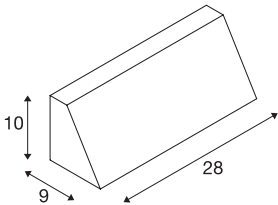

## PEMA

outdoor wall light, TC-(D,H,T,Q)SE, IP65, rectangular, silver-grey, max. 15W

The single-headed PEMA wall light consists of painted aluminium and glass, which covers the lamp. It is protection class IP65 and suitable for outdoor use. The electrical connection of the luminaire, which comes in various colours, is made directly to the 230V mains supply.

## TECHNICAL DATA

Item no.	230034
Socket	E27
Number of sockets	1
IP Code	IP 65
Assembly	Surface
Assembly details	Wall
Number of through-wires	20
Primary nominal voltage	220-240V ~50/60Hz
Safety class	I
Wattage	15 W
Maximum ambient temperature	40 °C
Color	grey
Width	28 cm
Height	10 cm
Depth	9 cm
Net weight	1.066 kg
Gross weight	1.194 kg
BIG WHITE Page	759