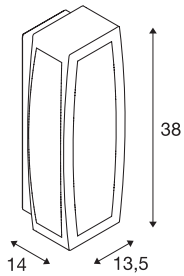

MERIDIAN BOX

outdoor wall light, TC-(D,H,T,Q)SE, IP54, silver-grey, max. 20W

Aluminium-made wall and ceiling light of the MERIDIAN series with opal PC light surface. Available in different colour versions, its IP54 rating makes MERIDIAN suitable for outdoor use. The electrical connection is made directly to 230V mains supply. The MERIDIAN series further includes alternative wall luminaires in various designs.

TECHNICAL DATA

| | |
|-----------------------------|-------------------|
| Item no. | 230044 |
| Socket | E27 |
| Number of sockets | 1 |
| IP Code | IP 54 |
| Impact resistance class | IK 02 |
| Impact resistance | 0.2 Joule |
| Assembly | Surface |
| Assembly details | Ceiling,Wall |
| Primary nominal voltage | 220-240V ~50/60Hz |
| Safety class | I |
| Wattage | 25 W |
| Minimum ambient temperature | -20 °C |
| Maximum ambient temperature | 45 °C |
| Color | grey |
| Light distribution | symmetric |
| Light outlet | direct - indirect |
| Width | 13.5 cm |
| Height | 38 cm |
| Depth | 14 cm |
| Net weight | 1.661 kg |
| Gross weight | 1.871 kg |
| BIG WHITE Page | 746 |