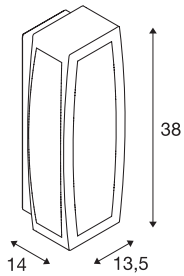

MERIDIAN BOX

outdoor wall light, TC-(D,H,T,Q)SE, IP54, anthracite, max. 20W

Aluminium-made wall and ceiling light of the MERIDIAN series with opal PC light surface. Available in different colour versions, its IP54 rating makes MERIDIAN suitable for outdoor use. The electrical connection is made directly to 230V mains supply. The MERIDIAN series further includes alternative wall luminaires in various designs.

TECHNICAL DATA

Item no.	230045
Socket	E27
Number of sockets	1
IP Code	IP 54
Impact resistance class	IK 02
Impact resistance	0.2 Joule
Assembly	Surface
Assembly details	Ceiling,Wall
Primary nominal voltage	220-240V ~50/60Hz
Safety class	I
Wattage	25 W
Minimum ambient temperature	-20 °C
Maximum ambient temperature	45 °C
Color	anthracite
Light distribution	symmetric
Light outlet	direct - indirect
Width	13.5 cm
Height	38 cm
Depth	14 cm
Net weight	1.656 kg
Gross weight	1.867 kg
BIG WHITE Page	746